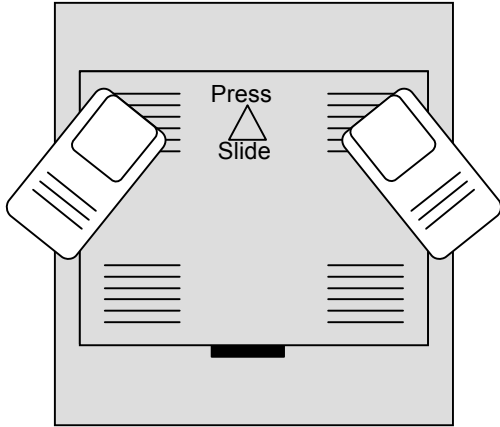

Low Speed Operation: Press either button for direction.

Low Speed Adjustment: The inner white knob adjust pulse width (how long the motor is on) while the outer knob adjusts pulse interval (the pause between pulses).

High Speed Operation: Press either button for direction and, while holding it down, press the other button for high speed in that direction.

nFOCUS™

Focus Motor Controller

On/off: Push slide switch to left to turn on (indicator LED will light), right to turn.

High Speed Operation: Press either button for direction and, while holding it down, press the other button for high speed in that direction.

Battery Removal: Hold nFOCUS upside down, with white knobs up. Place thumbs on battery access plate as indicated. Press down and slide access plate under lip of opening in direction of arrow. Other end of battery access plate will spring up allowing access plate to be removed.