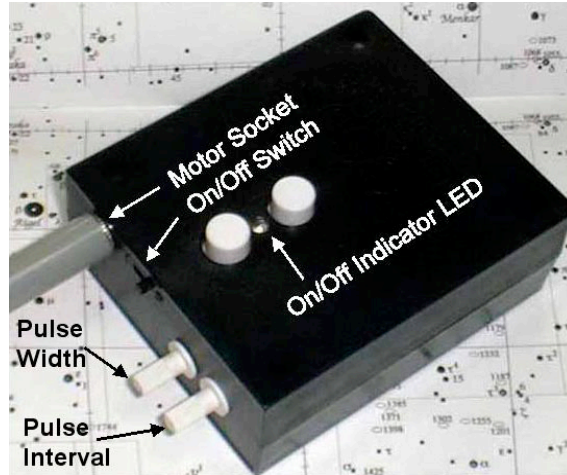

nFOCUS™

Focus Motor Controller

On/off: Push slide switch to left to turn on (indicator LED will light), right to turn.

Low Speed Operation: Press either button for direction.

Low Speed Adjustment: The inner white knob adjust pulse width (how long the motor is on) while the outer knob adjusts pulse interval (the pause between pulses).

High Speed Operation: Press either button for direction and, while holding it down, press the other button for high speed in that direction.

nFOCUS™

Focus Motor Controller

On/off: Push slide switch to left to turn on (indicator LED will light), right to turn.

Low Speed Operation: Press either button for direction.

Low Speed Adjustment: The inner white knob adjust pulse width (how long the motor is on) while the outer knob adjusts pulse interval (the pause between pulses).