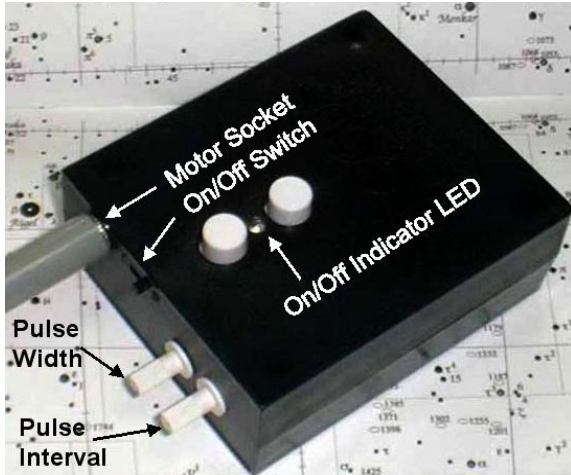

# nFOCUS™

Focus Motor Controller

**On/off:** Push slide switch to left to turn on (indicator LED will light), right to turn.

**Low Speed Operation:** Press either button for direction.

**Low Speed Adjustment:** The inner white knob adjust pulse width (how long the motor is on) while the outer knob adjusts pulse interval (the pause between pulses).

**High Speed Operation:** Press either button for direction and, while holding it down, press the other button for high speed in that direction.

**Battery Removal:** Hold nFOCUS upside down, with white knobs up. Place thumbs on battery access plate as indicated. Press down and slide access plate under lip of opening in direction of arrow. Other end of battery access plate will spring up allowing access plate to be removed.

**Battery Installation** Uses three (3) AA batteries. Hold nFOCUS upside down with white adjustment knobs down. Insert arrowed end of access plate under lip of opening with arrow pointing down. Press down on access plate and slide upwards until securely attached.