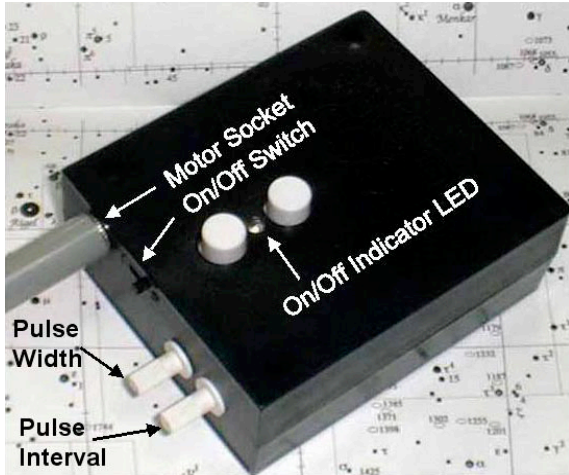

nFOCUS™

Focus Motor Controller

On/off: Push slide switch to left to turn on (indicator LED will light), right to turn.

Low Speed Operation: Press either button for direction.

Low Speed Adjustment: The inner white knob adjust pulse width (how long the motor is on) while the outer knob adjusts pulse interval (the pause between pulses).

High Speed Operation: Press either button for direction and, while holding it down, press the other button for high speed in that direction.

nFOCUS™

Focus Motor Controller

On/off: Push slide switch to left to turn on (indicator LED will light), right to turn.

Low Speed Operation: Press either button for direction.

Low Speed Adjustment: The inner white knob adjust pulse width (how long the motor is on) while the outer knob adjusts pulse interval (the pause between pulses).