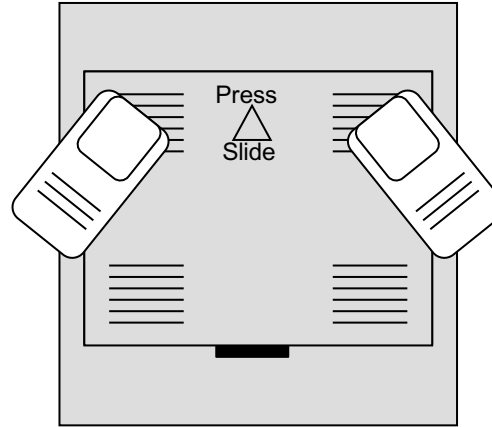

# nFOCUS™

Focus Motor Controller

**On/off:** Push slide switch to left to turn on (indicator LED will light), right to turn.

**Low Speed Operation:** Press either button for direction.

**Low Speed Adjustment:** The inner white knob adjust pulse width (how long the motor is on) while the outer knob adjusts pulse interval (the pause between pulses).

**High Speed Operation:** Press either button for direction and, while holding it down, press the other button for high speed in that direction.

**Battery Removal:** Hold nFOCUS upside down, with white knobs up. Place thumbs on battery access plate as indicated. Press down and slide access plate under lip of opening in direction of arrow. Other end of battery access plate will spring up allowing access plate to be removed.

**Battery Installation** Uses three (3) AA batteries. Hold nFOCUS upside down with white adjustment knobs down. Insert arrowed end of access plate under lip of opening with arrow pointing down. Press down on access plate and slide upwards until securely attached.