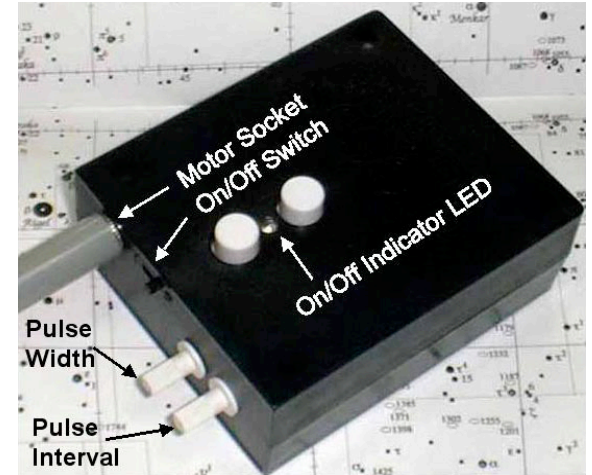

nFOCUS™

Focus Motor Controller

On/off: Push slide switch to left to turn on (indicator LED will light), right to turn.

Low Speed Operation: Press either button for direction.

Low Speed Adjustment: The inner white knob adjust pulse width (how long the motor is on) while the outer knob adjusts pulse interval (the pause between pulses).

High Speed Operation: Press either button for direction and, while holding it down, press the other button for high speed in that direction.

nFOCUS™

Focus Motor Controller

On/off: Push slide switch to left to turn on (indicator LED will light), right to turn.

Low Speed Operation: Press either button for direction.

Low Speed Adjustment: The inner white knob adjust pulse width (how long the motor is on) while the outer knob adjusts pulse interval (the pause between pulses).