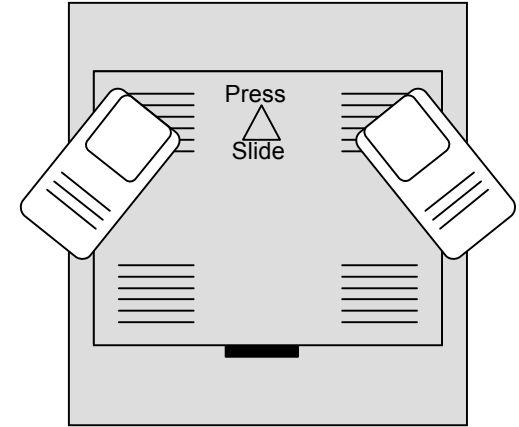

Battery Removal: Hold nFOCUS upside down, with white knobs up. Place thumbs on battery access plate as indicated. Press down and slide access plate under lip of opening in direction of arrow. Other end of battery access plate will spring up allowing access plate to be removed.