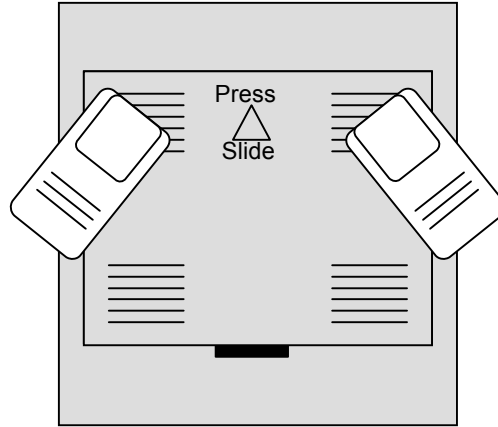

Battery Removal: Hold nFOCUS upside down, with white knobs up. Place thumbs on battery access plate as indicated. Press down and slide access plate under lip of opening in direction of arrow. Other end of battery access plate will spring up allowing access plate to be removed.